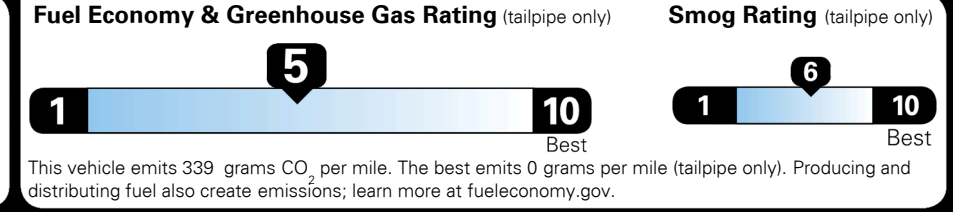

TOTAL ADDITIONAL WEIGHT: 4.4

EPA DOT Fuel Economy and Environment

Gasoline Vehicle

You spend **\$1,000** more in fuel costs over 5 years compared to the average new vehicle.

Annual fuel cost **\$1,900**

Actual results will vary for many reasons, including driving conditions and how you drive and maintain your vehicle. The average new vehicle gets 29 MPG and costs \$8,500 to fuel over 5 years. Cost estimates are based on 15,000 miles per year at \$ 3.30 per gallon. MPGe is miles per gasoline gallon equivalent. Vehicle emissions are a significant cause of climate change and smog.