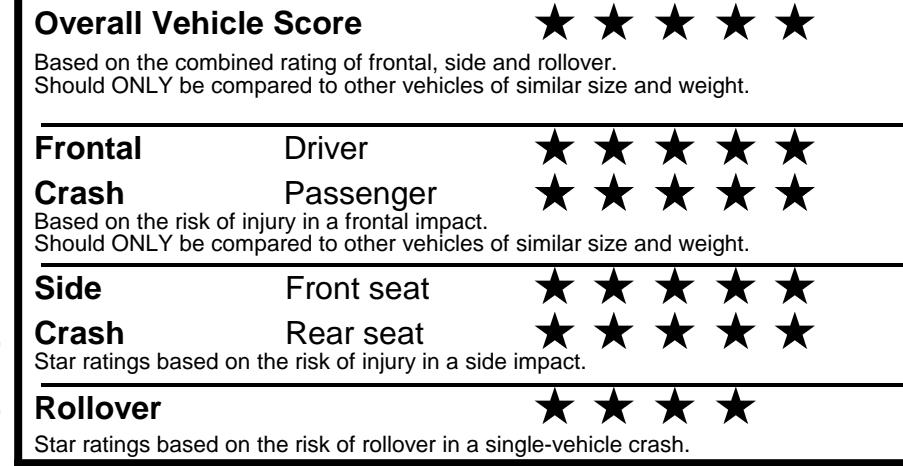

fueleconomy.gov

Calculate personalized estimates and compare vehicles

GOVERNMENT 5-STAR SAFETY RATINGS

Star ratings range from 1 to 5 stars (★★★★★) with 5 being the highest. Source: National Highway Traffic Safety Administration (NHTSA). www.safercar.gov or 1-888-327-4236