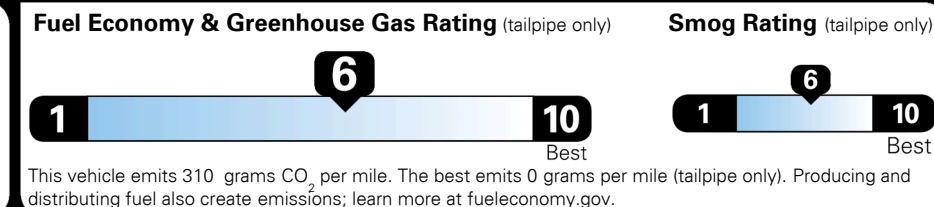

### EPA DOT Fuel Economy and Environment

Gasoline Vehicle

**You save \$0**  
 in fuel costs over 5 years compared to the average new vehicle.

Annual fuel cost  
**\$1,700**

Actual results will vary for many reasons, including driving conditions and how you drive and maintain your vehicle. The average new vehicle gets 29 MPG and costs \$8,500 to fuel over 5 years. Cost estimates are based on 15,000 miles per year at \$ 3.30 per gallon. MPGe is miles per gasoline gallon equivalent. Vehicle emissions are a significant cause of climate change and smog.