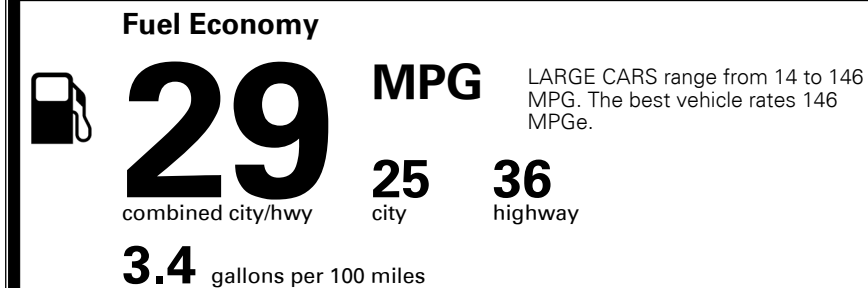

EPA DOT Fuel Economy and Environment

Gasoline Vehicle

You save $0
in fuel costs over 5 years compared to the average new vehicle.

Annual fuel cost
$1,700