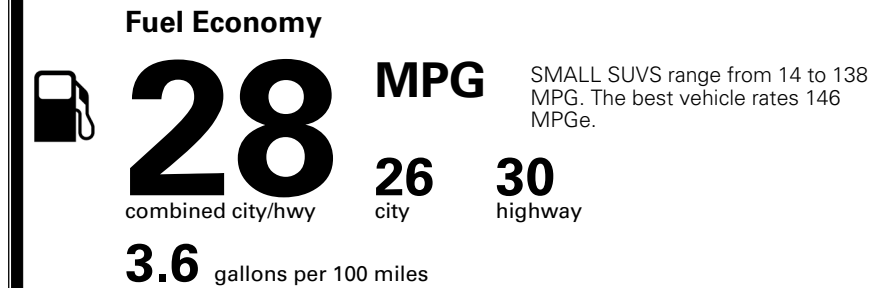

TOTAL ADDITIONAL WEIGHT:

EPA DOT Fuel Economy and Environment

Gasoline Vehicle

You spend \$250 more in fuel costs over 5 years compared to the average new vehicle.

Annual fuel cost
\$1,650

Actual results will vary for many reasons, including driving conditions and how you drive and maintain your vehicle. The average new vehicle gets 29 MPG and costs \$8,000 to fuel over 5 years. Cost estimates are based on 15,000 miles per year at \$ 3.10 per gallon. MPGe is miles per gasoline gallon equivalent. Vehicle emissions are a significant cause of climate change and smog.