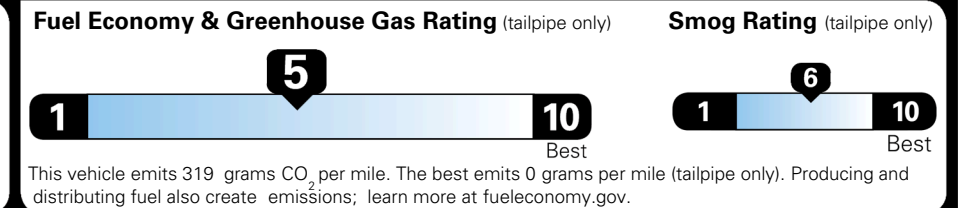

TOTAL ADDITIONAL WEIGHT:

EPA DOT Fuel Economy and Environment

Gasoline Vehicle

You spend \$250 more in fuel costs over 5 years compared to the average new vehicle.

Annual fuel cost
\$1,650

Actual results will vary for many reasons, including driving conditions and how you drive and maintain your vehicle. The average new vehicle gets 29 MPG and costs \$8,000 to fuel over 5 years. Cost estimates are based on 15,000 miles per year at \$ 3.10 per gallon. MPGe is miles per gasoline gallon equivalent. Vehicle emissions are a significant cause of climate change and smog.