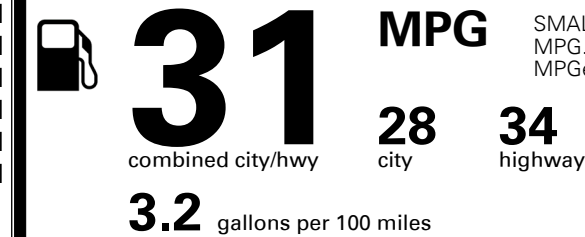

TOTAL ADDITIONAL WEIGHT: 5.8

*Additional terms and conditions apply.

**Kia Connect may be currently unavailable for some Model Year 2022 and newer vehicles sold or purchased in Massachusetts; please see owners.kia.com for more information.

EPA DOT Fuel Economy and Environment

Gasoline Vehicle

Fuel Economy

SMALL SUVs range from 14 to 125 MPG. The best vehicle rates 146 MPGe.

You save
\$500

in fuel costs
 over 5 years
 compared to the
 average new vehicle.